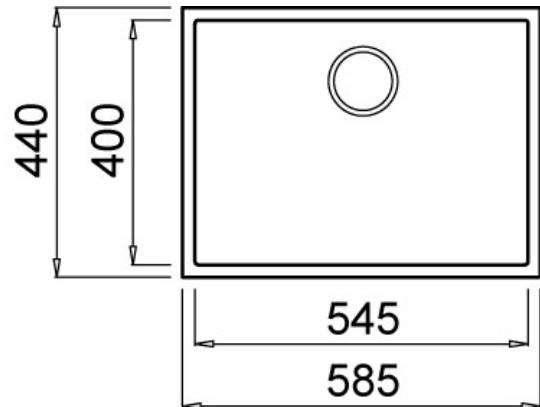

**Product Specification Sheet
 ELGQ110-68**

Quadra Undermount
 Elleci Quadra Granitek 545 Single Bowl

Models	Corner Radius
08 ELGQ110-40 <i>Black</i>	10mm
08 ELGQ110-68 <i>White</i>	
Overall Dimensions W x D	Waste
580 x 440mm	90mm
Bowl Dimensions W x D x H	Minimum Cabinet Size
545 x 400 x 220mm	665mm
Material & Finish	
Granitek, Honed	