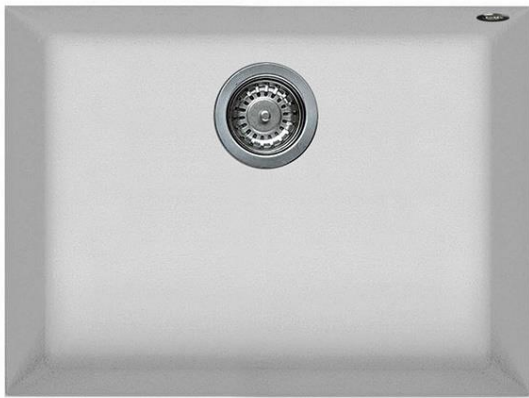

**Product Specification Sheet
 ELGQ110-68**

Quadra Undermount
 Elleci Quadra Granitek 545 Single Bowl

Models	Corner Radius
08 ELGQ110-40 <i>Black</i>	10mm
08 ELGQ110-68 <i>White</i>	
Overall Dimensions W x D	Waste
580 x 440mm	90mm
Bowl Dimensions W x D x H	Minimum Cabinet Size
545 x 400 x 220mm	665mm
Material & Finish	
Granitek, Honed	